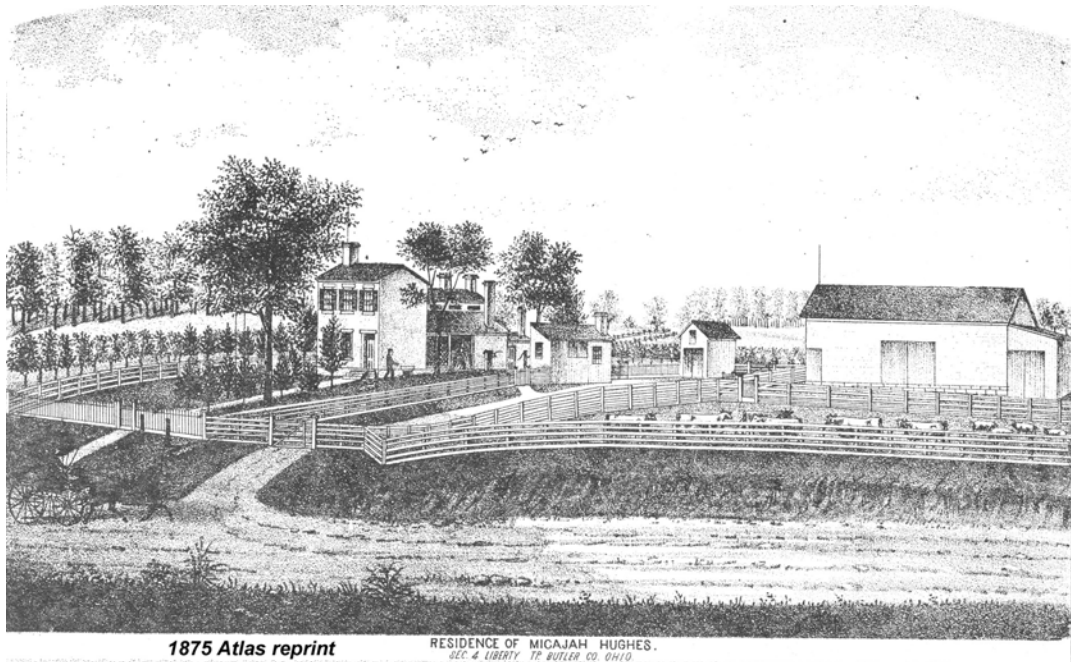

Emma Mehl's

38. 5343 Princeton Glendale Road, parcel D2010-004.000-073
Emma Mehl's house

Originally built for Micajah Hughes and added onto by the same family. Same house is built off Hankins Road in Lemon Township for the brother, Daniel Hughes. Load bearing brick construction from bricks "burned on the land." Property has been in the Mehl family for nearly 100 years. Home is shown in the 1875 Atlas.